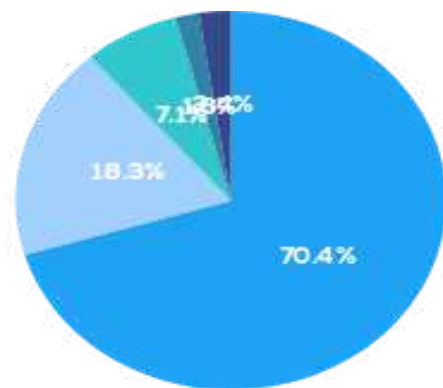

The economic value of the hashtag or term analyzed is calculated after analyzing each one of the contributors (followers, following, list, etc.) and their tweets. This shows how much the hashtag is worth.

390.22 MX\$

average user's value

363.85 MX\$

average tweet's value

TB economic tweet's value

TB economic user's value

- XXS: 0.00 MX\$ - 24.27 MX\$
- XS: 24.27 MX\$ - 72.80 MX\$
- S: 72.80 MX\$ - 194.14 MX\$
- M: 194.14 MX\$ - 364.01 MX\$
- L: >= 364.01 MX\$