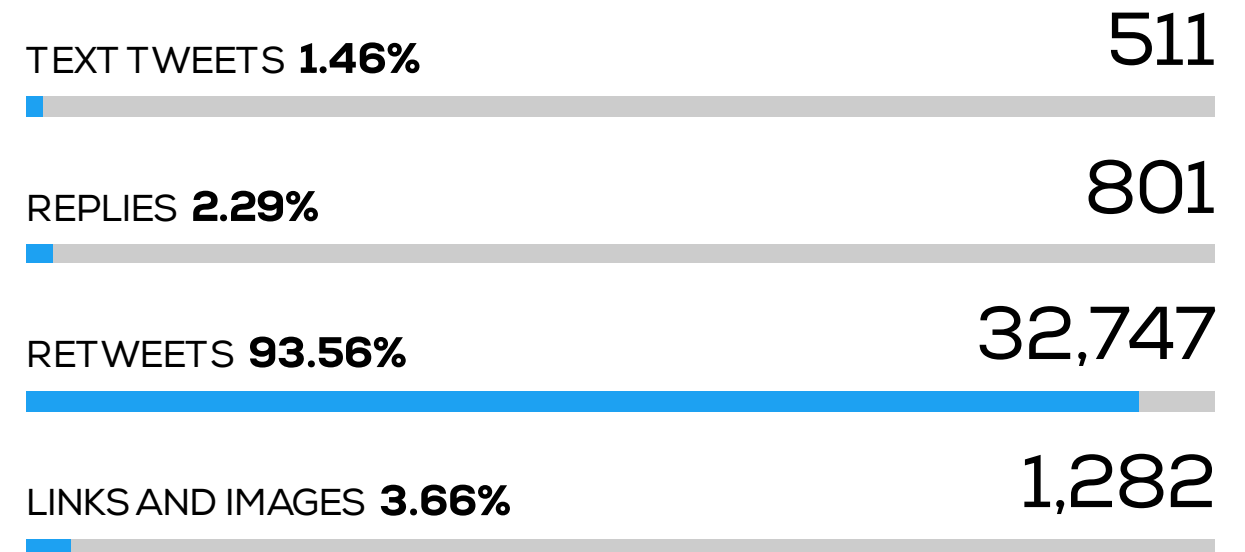

linea 12 OR metro cdmx lan...

TIME PERIOD 5/4/2021 - 5/4/2021

SUMMARY

TWEETS: 35,000 • USERS: 18,512

35,000

Total tweets

12,734,908.15 MX\$
economic value

49.89 %
sentiment score

385,427,344
potential impacts

159,457,152
potential reach

18,512
total contributors

1.89
tweets per contributor

8,613.72
followers per contributor

2,253
original tweets

1,655
original contributors

1.36
original tweets per contributor