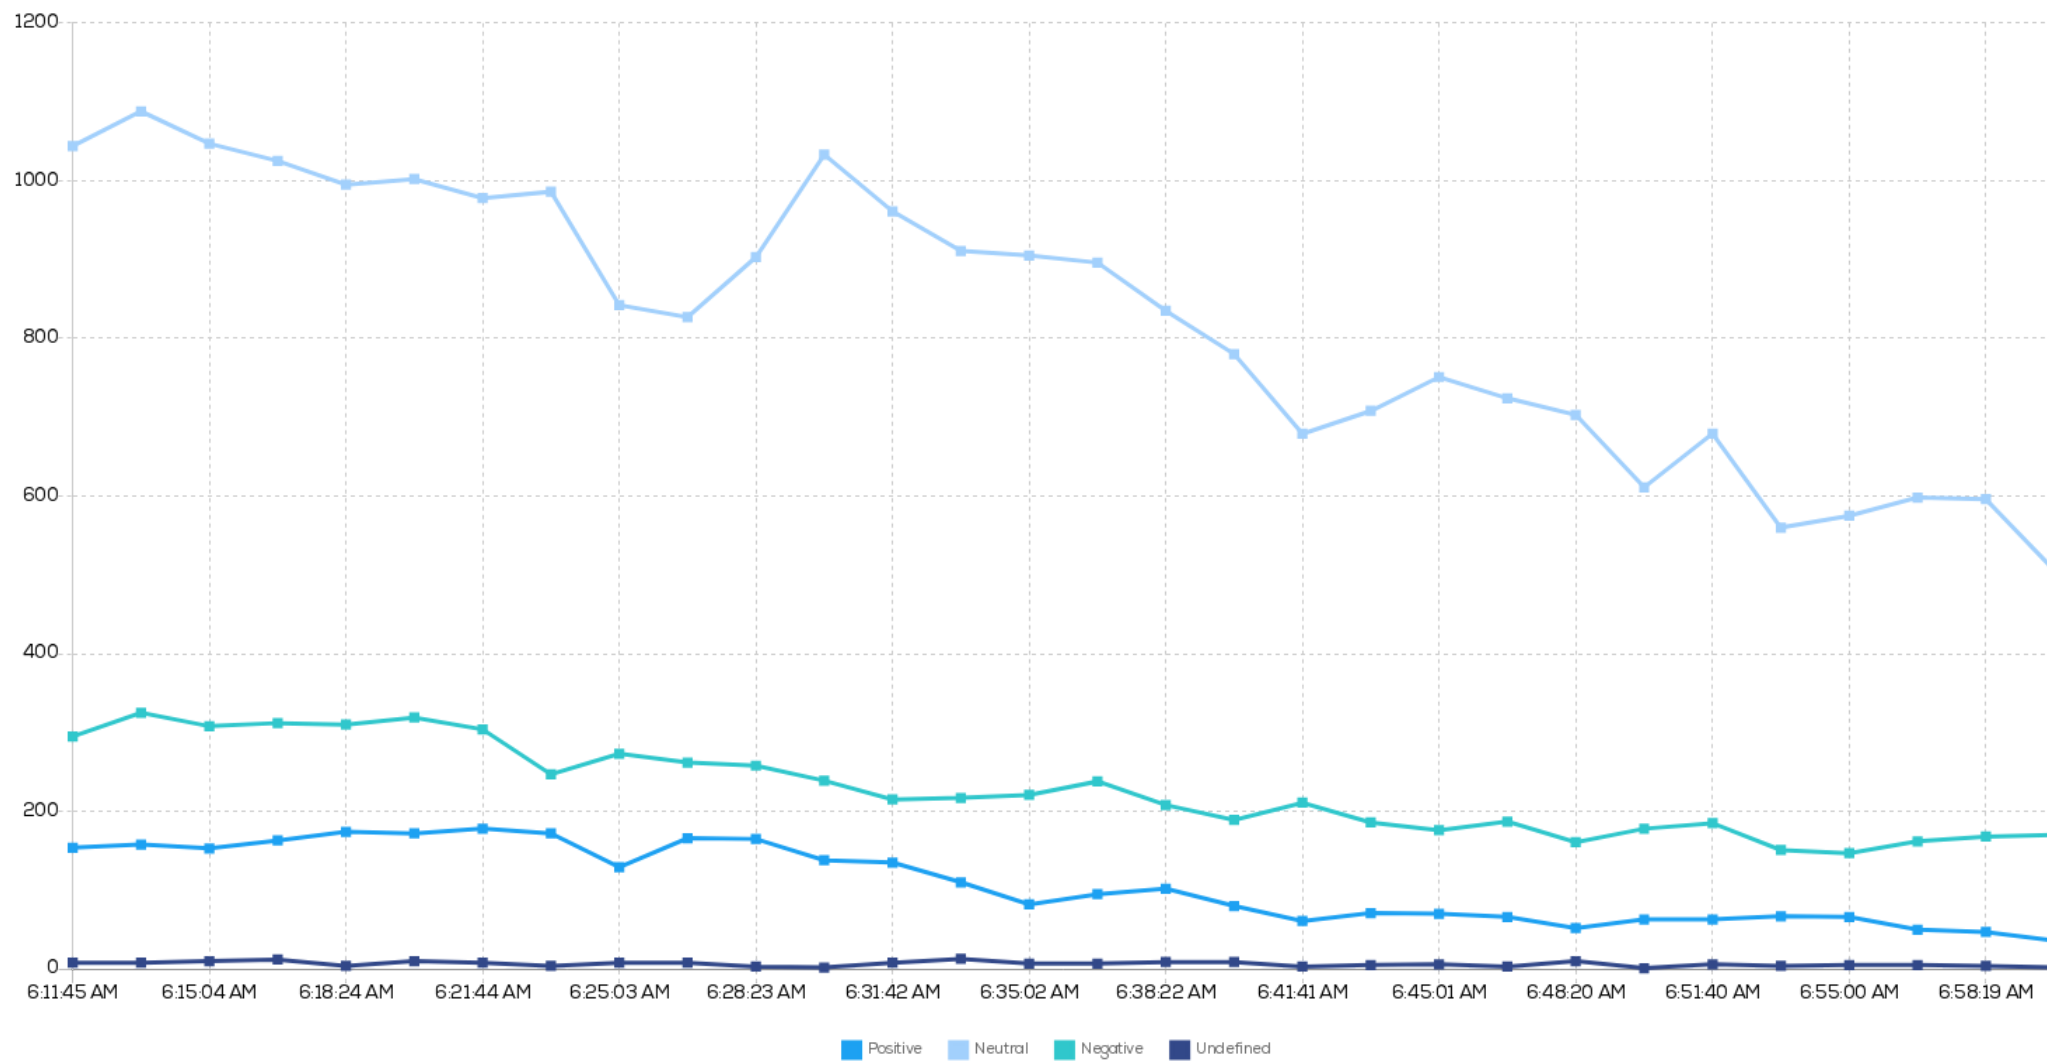

385,427,344
potential impacts

159,457,152
potential reach

18,512
total contributors

1.89
tweets per contributor

8,613.72
followers per contributor

2,253
original tweets

1,655
original contributors

1.36
original tweets per contributor

linea 12 OR metro cdmx lan...

TIME PERIOD 5/4/2021 - 5/4/2021

SENTIMENT ANALYSIS

TWEETS: 35,000 • USERS: 18,512

49.89

sentiment score

by number of users

by number of tweets

by number of impacts

■ POSITIVE ■ NEUTRAL ■ NEGATIVE ■ UNDEFINED

linea 12 OR metro cdmx lan...

TIME PERIOD 5/4/2021 - 5/4/2021

SENTIMENT ANALYSIS TIMELINE

TWEETS: 35,000 • USERS: 18,512

sentiment analysis timeline

linea 12 OR metro cdmx lan...

TIME PERIOD 5/4/2021 - 5/4/2021

SENTIMENT ANALYSIS STATS

TWEETS: 35,000 • USERS: 18,512

sentiment statistics

	TOTAL TWEETS	POTENTIAL IMPACTS	CONTRIBUTORS	ECONOMIC VALUE	LINKS/ PICS	RETWEETS
NEUTRAL	24,748	307,673,850	14,427	418,301.94	942	23,201
POSITIVE	3,238	6,585,638	2,922	9,322.21	33	3,164
NEGATIVE	6,822	66,967,856	5,532	95,114.6	220	6,277